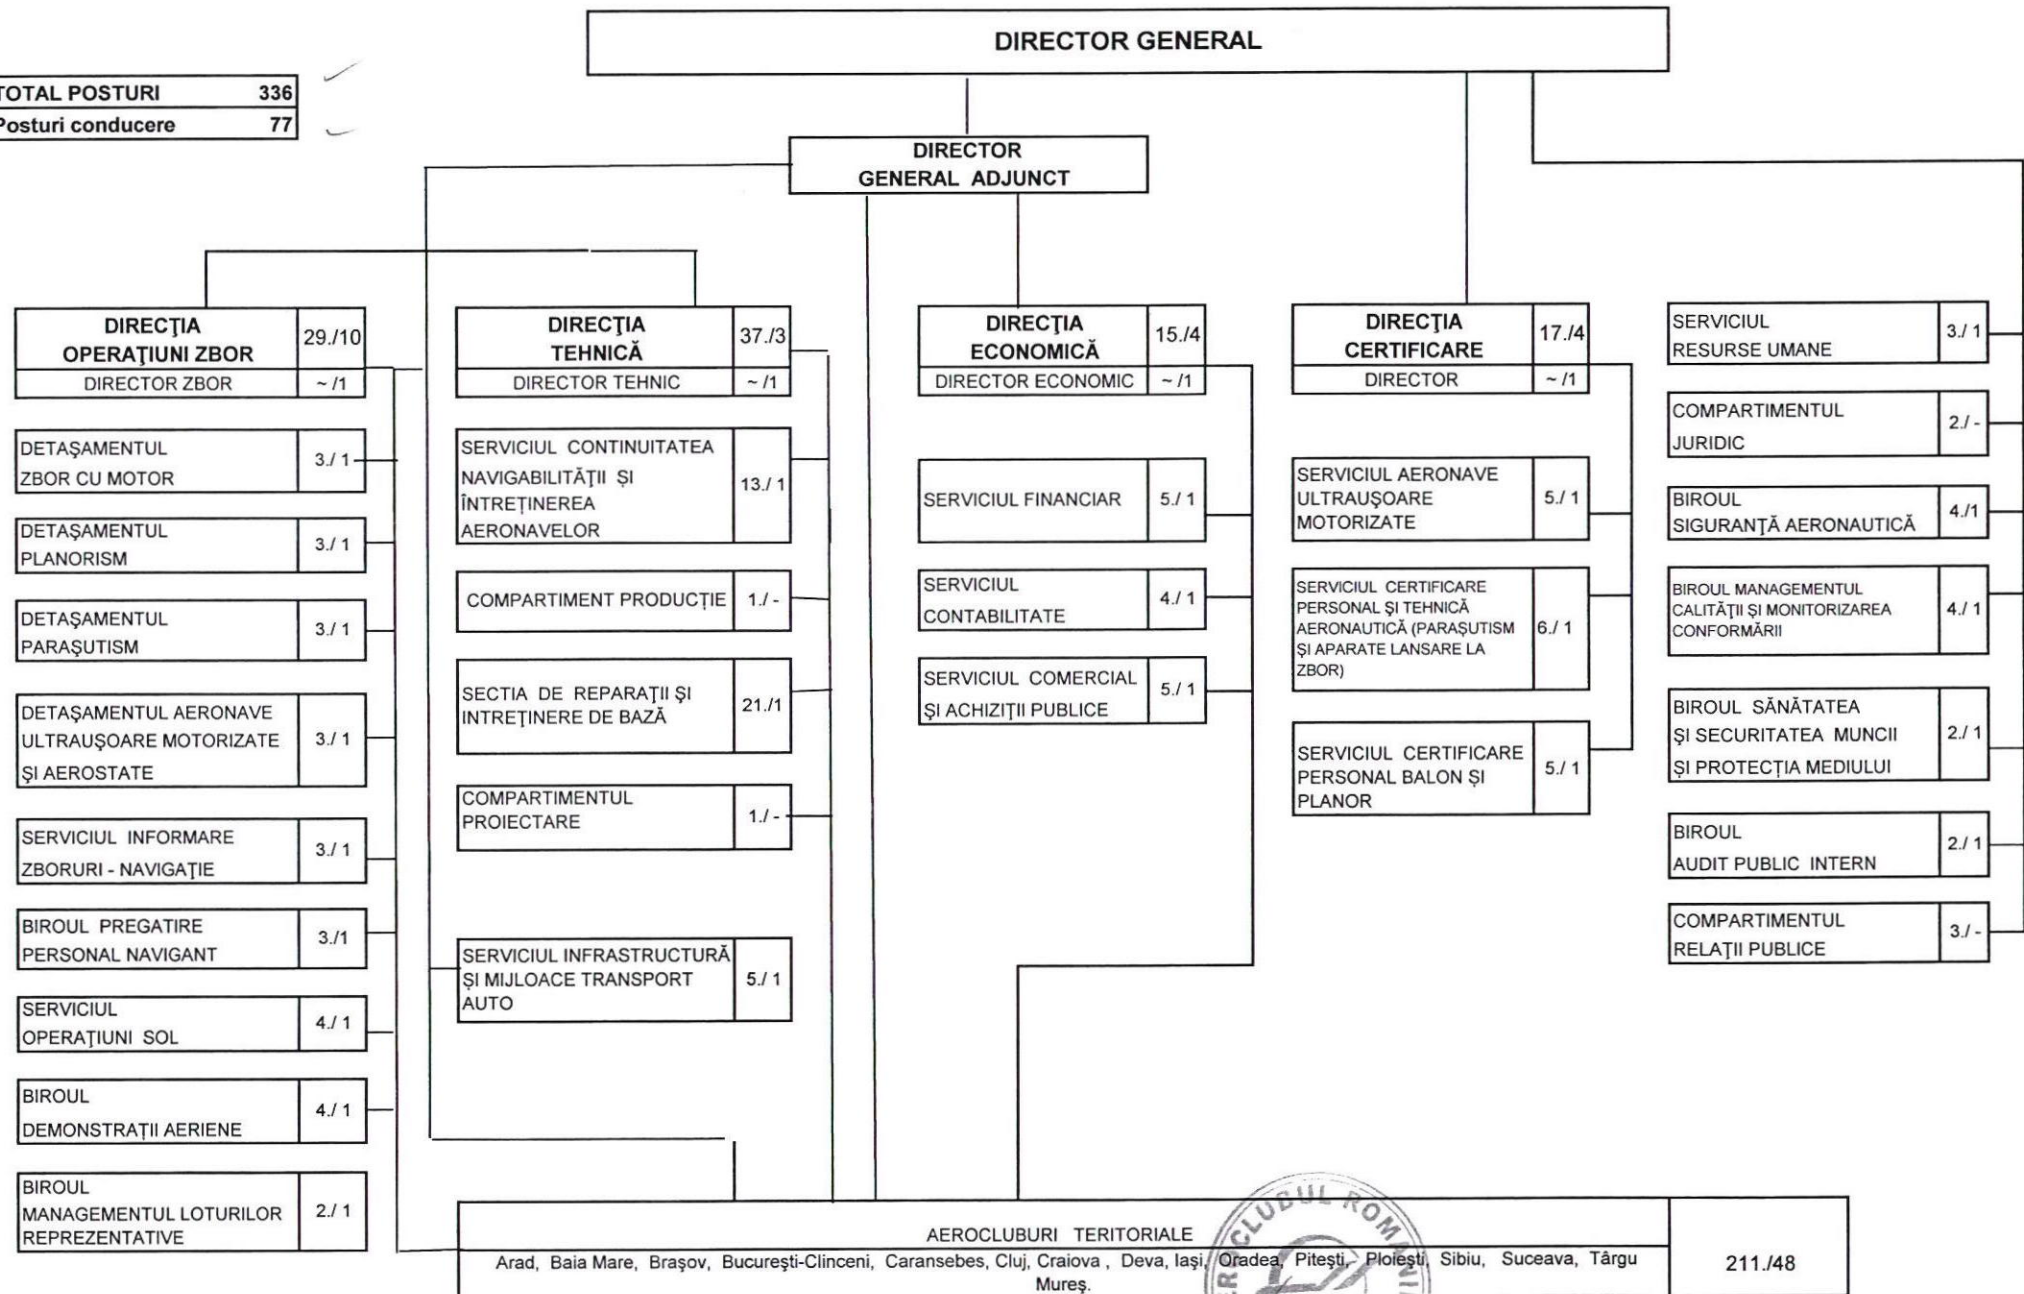

TOTAL POSTURI	336
Posturi conducere	77

DIRECTOR GENERAL
GEORGE ROTARU